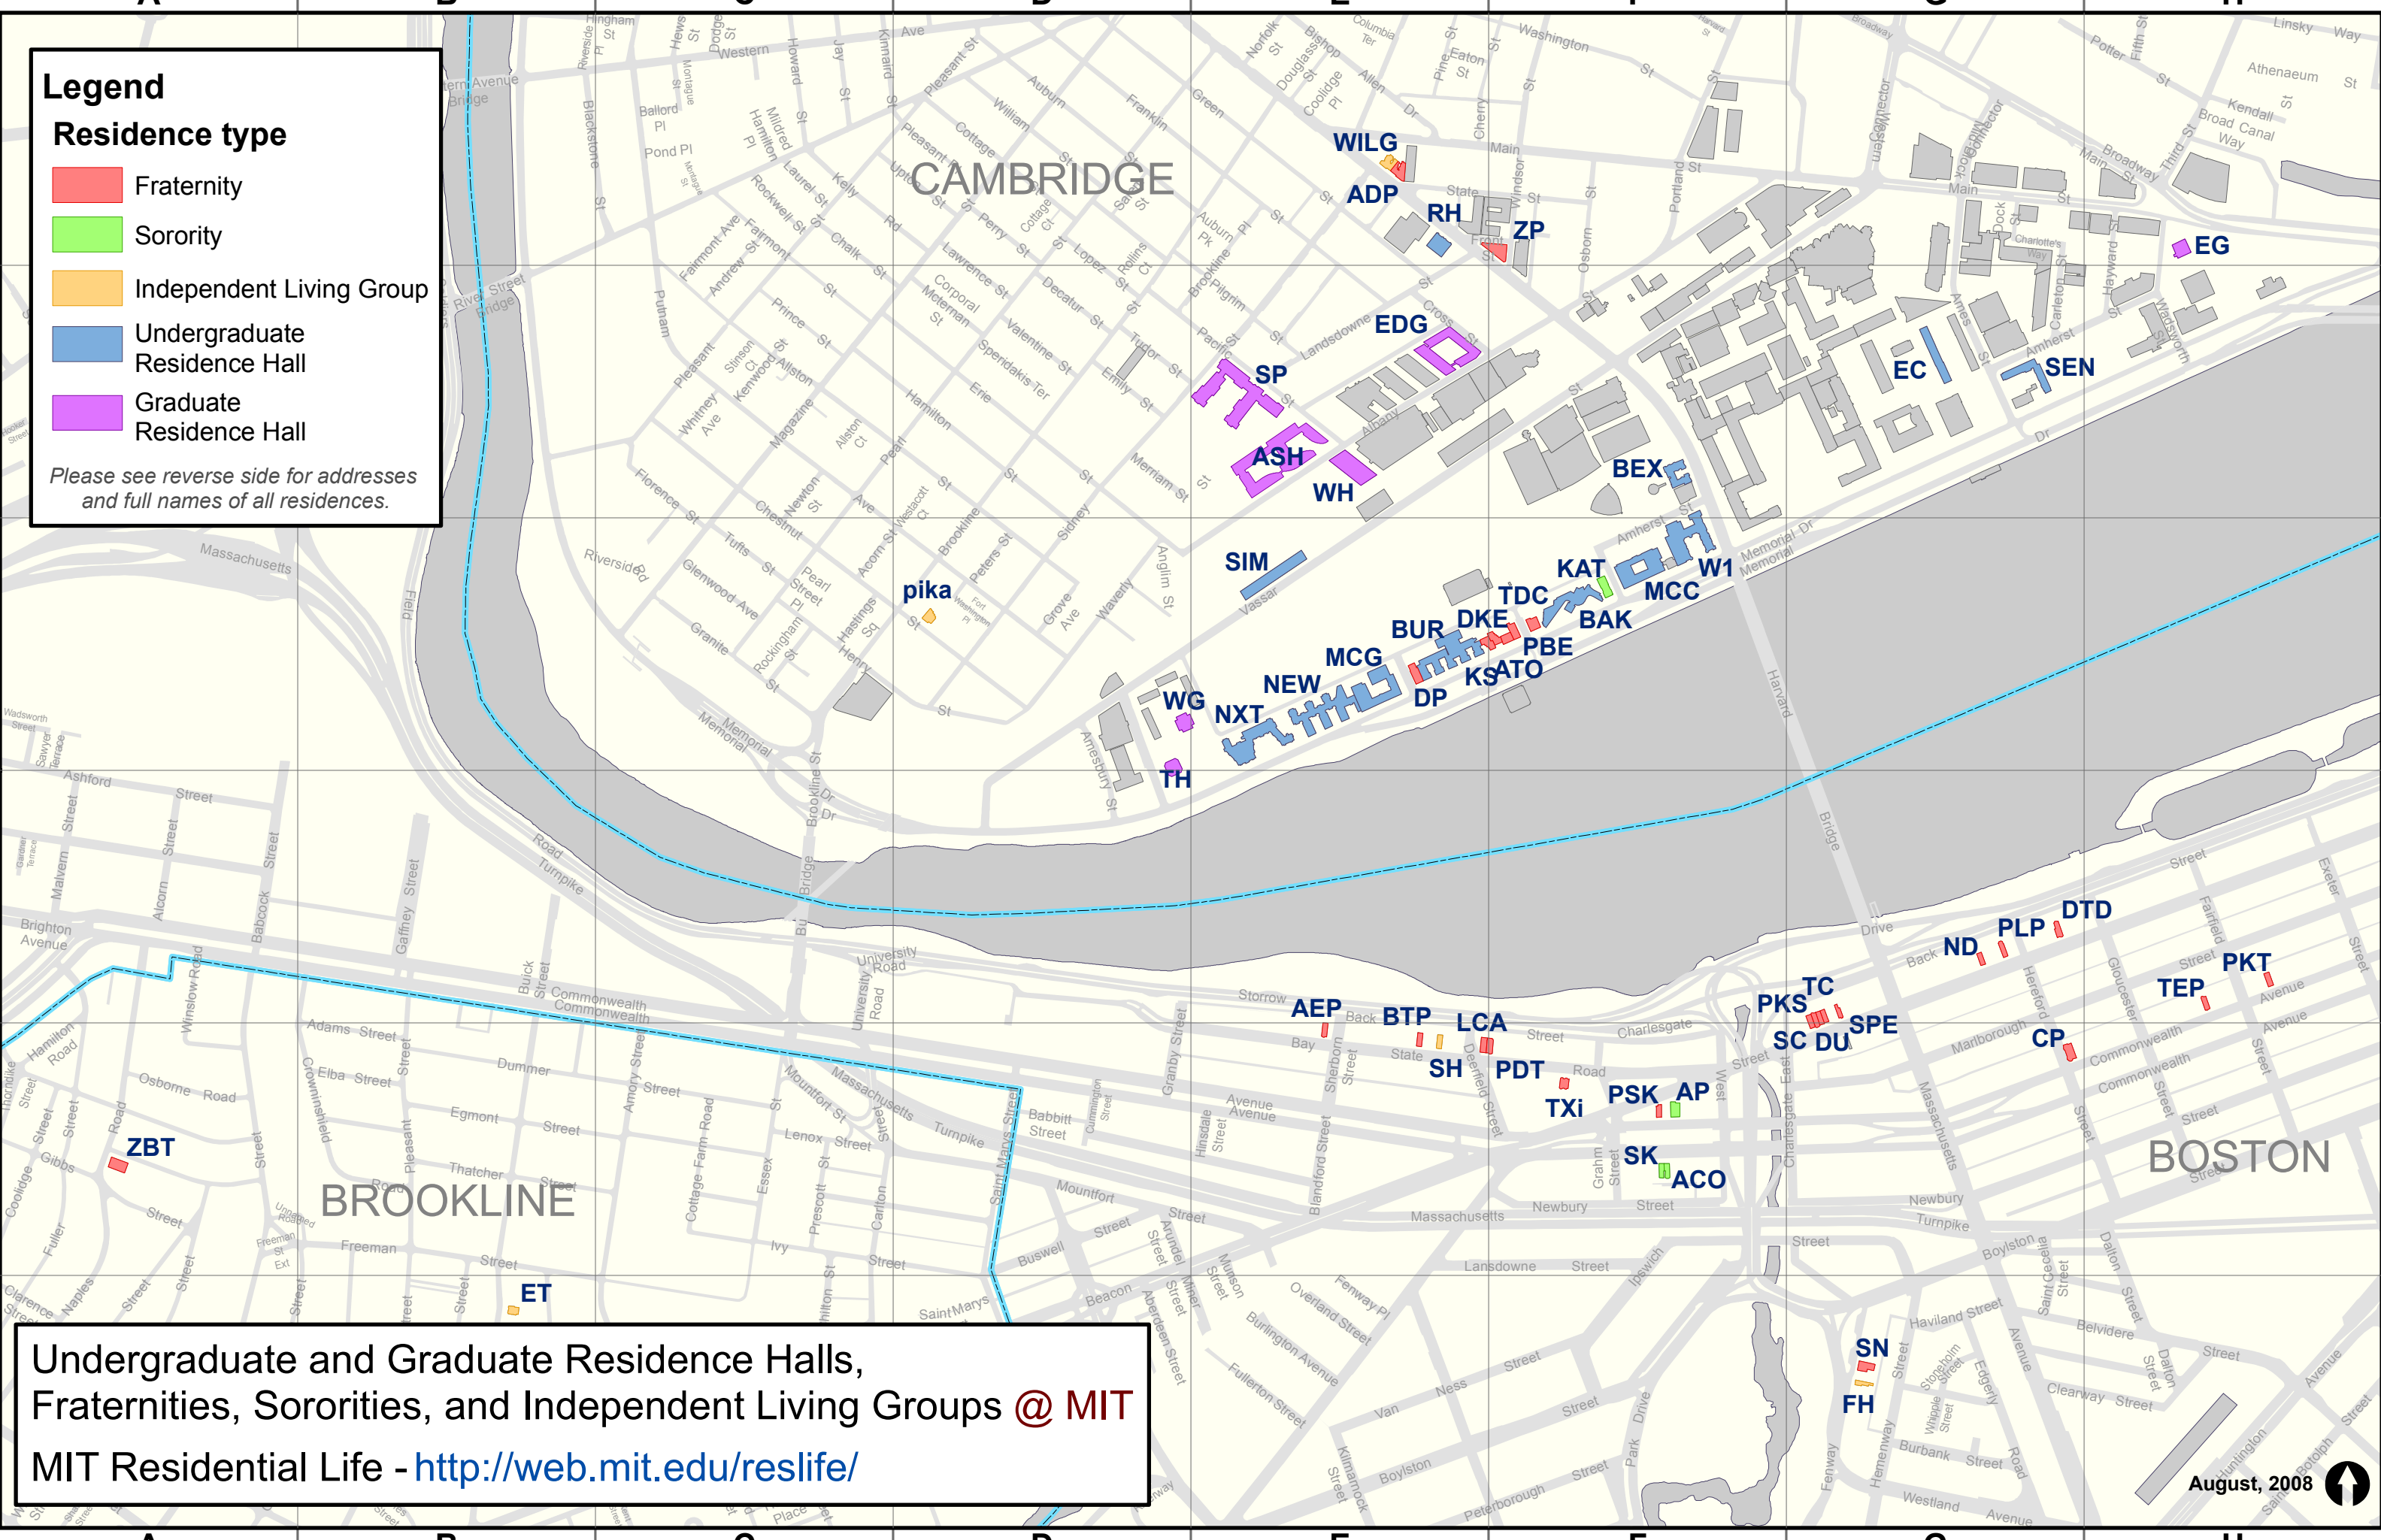

Legend

Residence type

- Fraternity
- Sorority
- Independent Living Group
- Undergraduate Residence Hall
- Graduate Residence Hall

Please see reverse side for addresses and full names of all residences.

Undergraduate and Graduate Residence Halls,
Fraternities, Sororities, and Independent Living Groups @ MIT
MIT Residential Life - <http://web.mit.edu/reslife/>