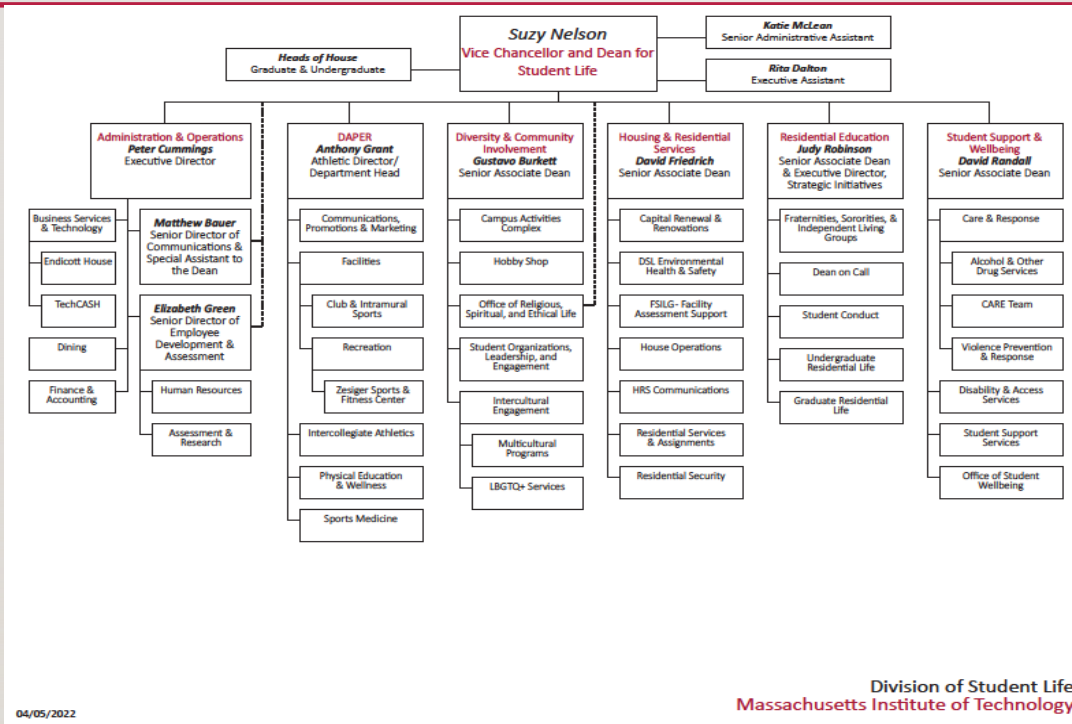

FSILG OFFICE

INTROS & WHAT WE DO

THE TEAM

Liz Jason
Associate Dean

Anthony Dominguez
Assistant Dean
IFC Advisor

Jessica Morris
Assistant Director
Panhel Advisor, MGC Advisor, LGC Advisor

Alyssa Wilson
Graduate Assistant

Gabby Cataloni
Graduate Assistant

Miriam Porrás
Graduate Assistant

OFFICE HIERARCHY

WHERE DO WE FALL IN DSL?

WHAT DO WE DO?

- **Advise**
 - Proactive Engagement
 - Student Learning
 - Holistic Development
 - Informed Resource
- **Leadership Development**
 - President Transition Retreat
 - House Manager Training
 - New Member Educator Training
 - Social Host Training
 - Recruitment Training & Prep
 - Emerging Leader Development
 - Retreat Funding

WHAT DO WE DO CONT?

- **Partner Collaboration**

- Alumni/House Corporations
- National/International HQ
- MIT Campus Partners
- City Municipalities
- AILG
- FCI

- **Graduate Resident Advisors**

- Hiring
- Training
- Supervision