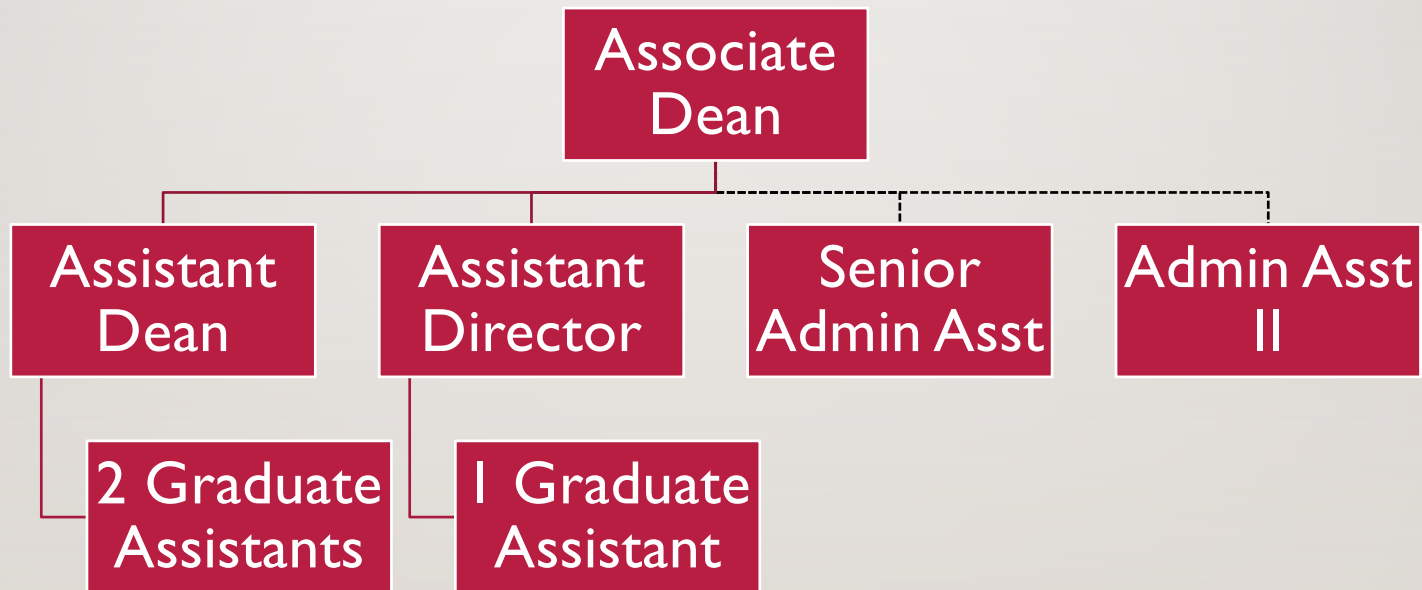

FSILG OFFICE

INTROS & WHAT WE DO

THE TEAM

Liz Jason
Associate Dean

Anthony Dominguez
Assistant Dean
IFC Advisor

Jessica Morris
Assistant Director
Panhel Advisor, MGC Advisor, LGC Advisor

Alyssa Wilson
Graduate Assistant

Gabby Cataloni
Graduate Assistant

Miriam Porrás
Graduate Assistant

OFFICE HIERARCHY

WHERE DO WE FALL IN DSL?

WHAT DO WE DO?

- **Advise**
 - Proactive Engagement
 - Student Learning
 - Holistic Development
 - Informed Resource
- **Leadership Development**
 - President Transition Retreat
 - House Manager Training
 - New Member Educator Training
 - Social Host Training
 - Recruitment Training & Prep
 - Emerging Leader Development
 - Retreat Funding